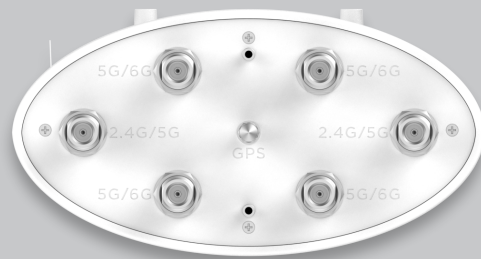

### XE3-4TN Wi-Fi 6 Outdoor Access Point

Front

Side View

Back Panel

Top

Bottom