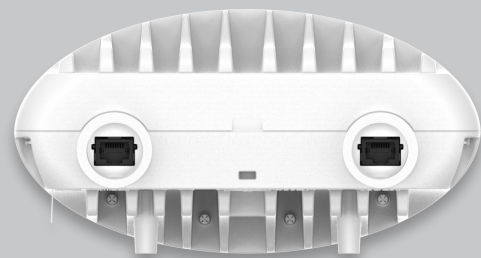

### XE3-4TN Wi-Fi 6 Outdoor Access Point

Front

Side View

Back Panel

Top

Bottom