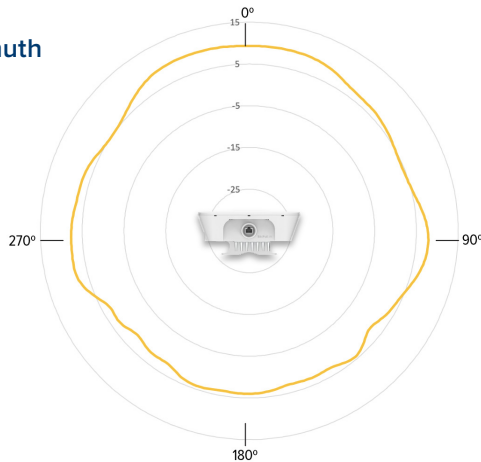

Standards

Wi-Fi Protocols	VHT MCS rates, 16/64/256/1024/4096-QAM, 20/40/80/160 MHz
	Transmit Beam steering, Airtime Fairness, AMSDU, AMPDU, RIFS, STBC, LDPC, MIMO Power Save, MRC, BPSK, QPSK, CCK, DSSS, OFDM
	IEEE 802.11d/e/h/i/k/r/u/v/w

XV2-23T Wi-Fi 6 Outdoor Access Point

Front View

Back Panel

Bottom View

Side View

Front View

XV2-23T Wi-Fi 6 Outdoor Access Point

Antenna Patterns

2.4 GHz Azimuth

2.4 GHz Elevation

5 GHz Azimuth

5 GHz Elevation

2.4 GHz Receive Sensitivity (dBm) Per Chain

802.11b		802.11g	
1 Mb	-99	1 Mb	-94.5
11 Mb	-91	11 Mb	-75.75
HT20		HT40	
MCS0	-95	MCS0	-92.5
MCS7	-76.5	MCS7	-73.5
HE20		HE40	
MCS0	-94.75	MCS0	-92
MCS11	-64.25	MCS11	-61.25