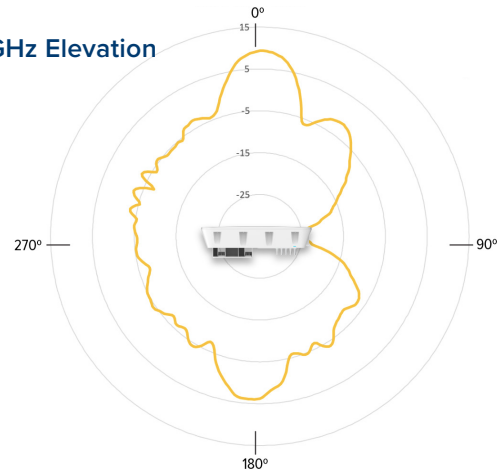

2.4 GHz Azimuth

2.4 GHz Elevation

5 GHz Azimuth

5 GHz Elevation

2.4 GHz Receive Sensitivity (dBm) Per Chain

802.11b		802.11g	
1 Mb	-99	1 Mb	-94.5
11 Mb	-91	11 Mb	-75.75
HT20		HT40	
MCS0	-95	MCS0	-92.5
MCS7	-76.5	MCS7	-73.5
HE20		HE40	
MCS0	-94.75	MCS0	-92
MCS11	-64.25	MCS11	-61.25

2.4 GHz TX Power Target

Rate	Pout (dBm)
802.11b 1Mb	27
802.11g 6Mb	27
MCS0 HT20, HT40	27, 27
MCS7 HT20, HT40	25, 25
MCS0 VHT20, VHT40	27, 27
MCS11 VHT20, VHT40	23, 23
MCS0 HE20, HE40	27, 27
MCS11 HE20, HE40	23, 23