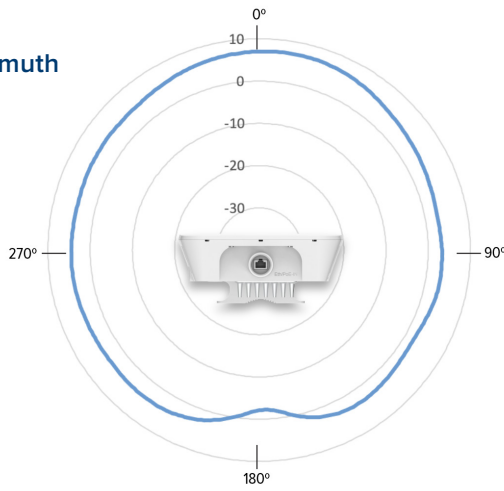

XV2-23T Wi-Fi 6 Outdoor Access Point

Front View

Back Panel

Bottom View

Side View

Front View

XV2-23T Wi-Fi 6 Outdoor Access Point

Antenna Patterns

2.4 GHz Azimuth

2.4 GHz Elevation

5 GHz Azimuth

5 GHz Elevation

2.4 GHz Receive Sensitivity (dBm) Per Chain

802.11b		802.11g	
1 Mb	-99	1 Mb	-94.5
11 Mb	-91	11 Mb	-75.75
HT20		HT40	
MCS0	-95	MCS0	-92.5
MCS7	-76.5	MCS7	-73.5
HE20		HE40	
MCS0	-94.75	MCS0	-92
MCS11	-64.25	MCS11	-61.25