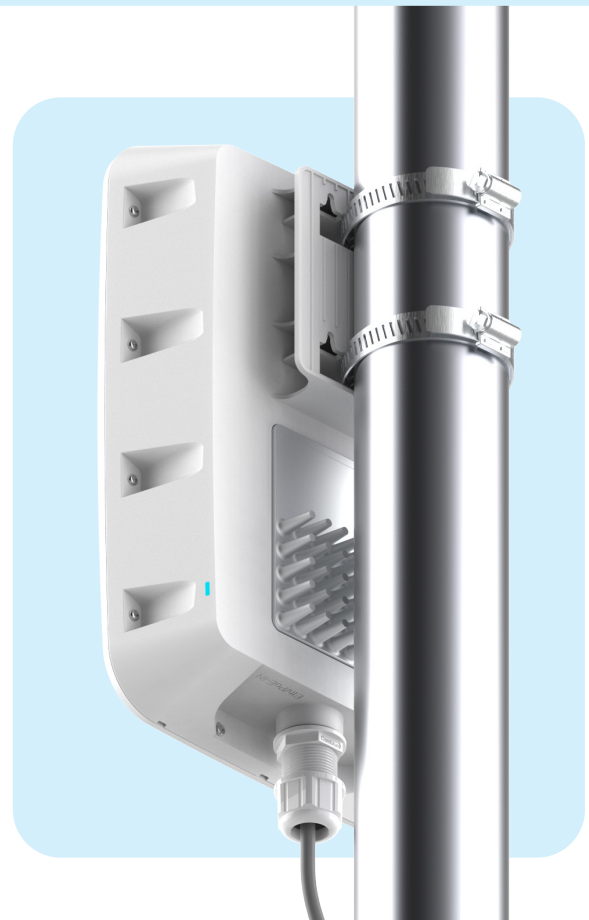

XV2-23T Wi-Fi 6 Outdoor Access Point

802.11ax Dual-radio, 2x2

QUICK LOOK:

Value tier outdoor Wi-Fi 6 access point designed for cost effective upgrade to the latest 802.11ax standard in Wi-Fi technology.

- Dual Radio Wi-Fi 6
- 5 GHz (2x2), 2.4 GHz (2x2)
- One 1 GbE uplink
- Outdoor rated IP67 enclosure
- Managed by cnMaestro™ or Swift

Value tier Wi-Fi for any market

The Cambium Networks XV2-23T Wi-Fi 6 Outdoor access point delivers a high performance to price ratio attractive to any market. The XV2-23T can be onboarded and managed by your choice Cambium management systems - cnMaestro X or cnMaestro Essentials (either cloud-based or on-premises), or the Swift mobile app. Choose the management type you need and change it at any time. Unlike other value-tier access points, the XV2-23T is never locked into just one management selection.

Designed for fast installation

The XV2-23T offers multiple installation methods included in the same shipping box. Mount the AP to a pole using the included clamps, or to a flat surface using the integrated bracket. The XV2-23T is a compact size and high performance outdoor Wi-Fi 6 access point.