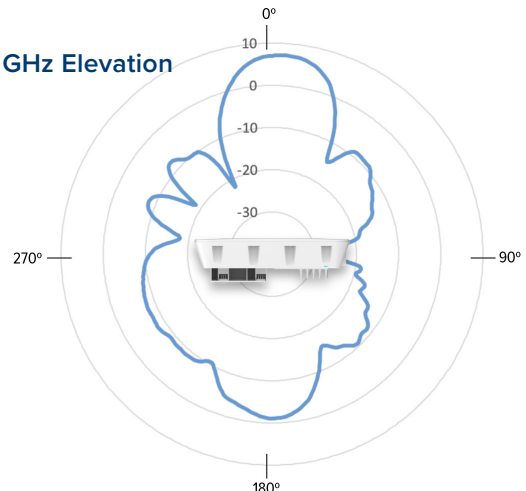

Standards

Wi-Fi Protocols	VHT MCS rates, 16/64/256/1024/4096-QAM, 20/40/80/160 MHz
	Transmit Beam steering, Airtime Fairness, AMSDU, AMPDU, RIFS, STBC, LDPC, MIMO Power Save, MRC, BPSK, QPSK, CCK, DSSS, OFDM
	IEEE 802.11d/e/h/i/k/r/u/v/w

2.4 GHz Azimuth

2.4 GHz Elevation

5 GHz Azimuth

5 GHz Elevation

2.4 GHz Receive Sensitivity (dBm) Per Chain

802.11b		802.11g	
1 Mb	-99	1 Mb	-94.5
11 Mb	-91	11 Mb	-75.75
HT20		HT40	
MCS0	-95	MCS0	-92.5
MCS7	-76.5	MCS7	-73.5
HE20		HE40	
MCS0	-94.75	MCS0	-92
MCS11	-64.25	MCS11	-61.25