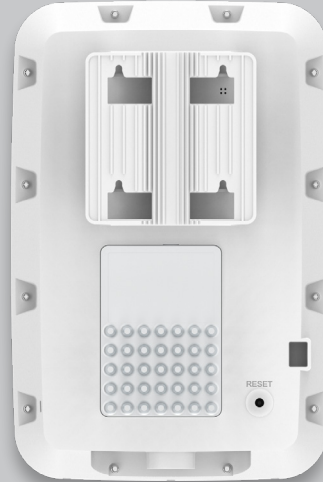

XV2-23T Wi-Fi 6 Outdoor Access Point

Front View

Back Panel

Bottom View